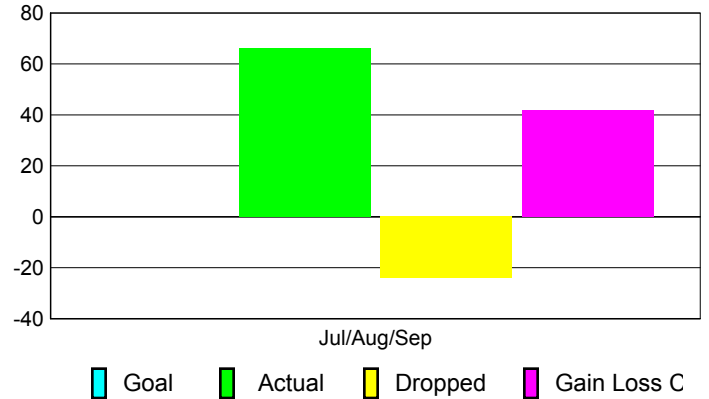

Membership Results 2010-2011

Goal, New, Dropped, Gain/Loss