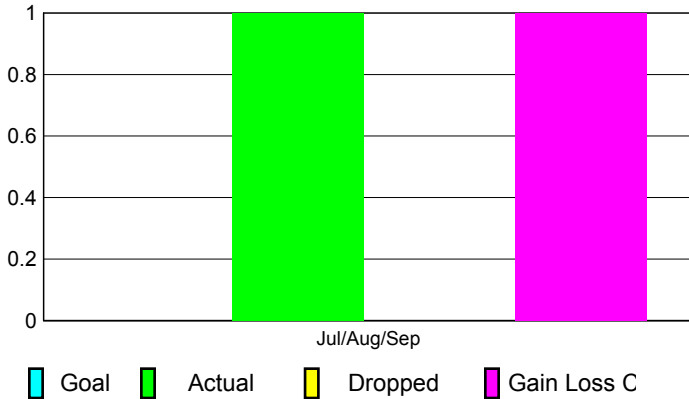

2010-2011 GMT Reports for District (or Undistricted) **District 301D2**

GMT: Doctor DATUK K NAGARATNA

Location: PHILIPPINES

GMT CA: 5

CLUBS

Club Results
2010-2011

Clubs
2009-2010

Month	New Club Goal	Actual New Clubs	Actual Dropped Clubs	Gain/Loss of Clubs	Gain/Loss of Clubs
Jul/Aug/Sep	0	1	0	1	0
Totals	0	1	0	1	0

Club Results 2010-2011

Goal, New, Dropped, Gain/Loss

Comparison of Club Gain/Loss

Current Year Compared to the Previous Year

YTD Status Quo Clubs 2010-2011

Status Quo Clubs Compared to Status Quo Members

MEMBERSHIP