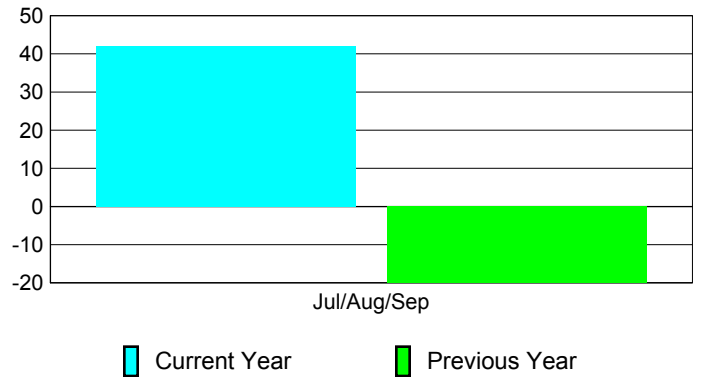

Membership Results
2010-2011

Membership
2009-2010

Month	Net Memb Goal	Actual New Memb	Actual Dropped Memb	Gain/Loss of Memb	Gain/Loss of Memb
Jul/Aug/Sep	0	66	-24	42	-20
Totals	0	66	-24	42	-20

Membership Results 2010-2011

Goal, New, Dropped, Gain/Loss

Comparison of Membership Gain/Loss

Current Year Compared to the Previous Year

Gender Comparison 2010-2011

■ Male ■ Female